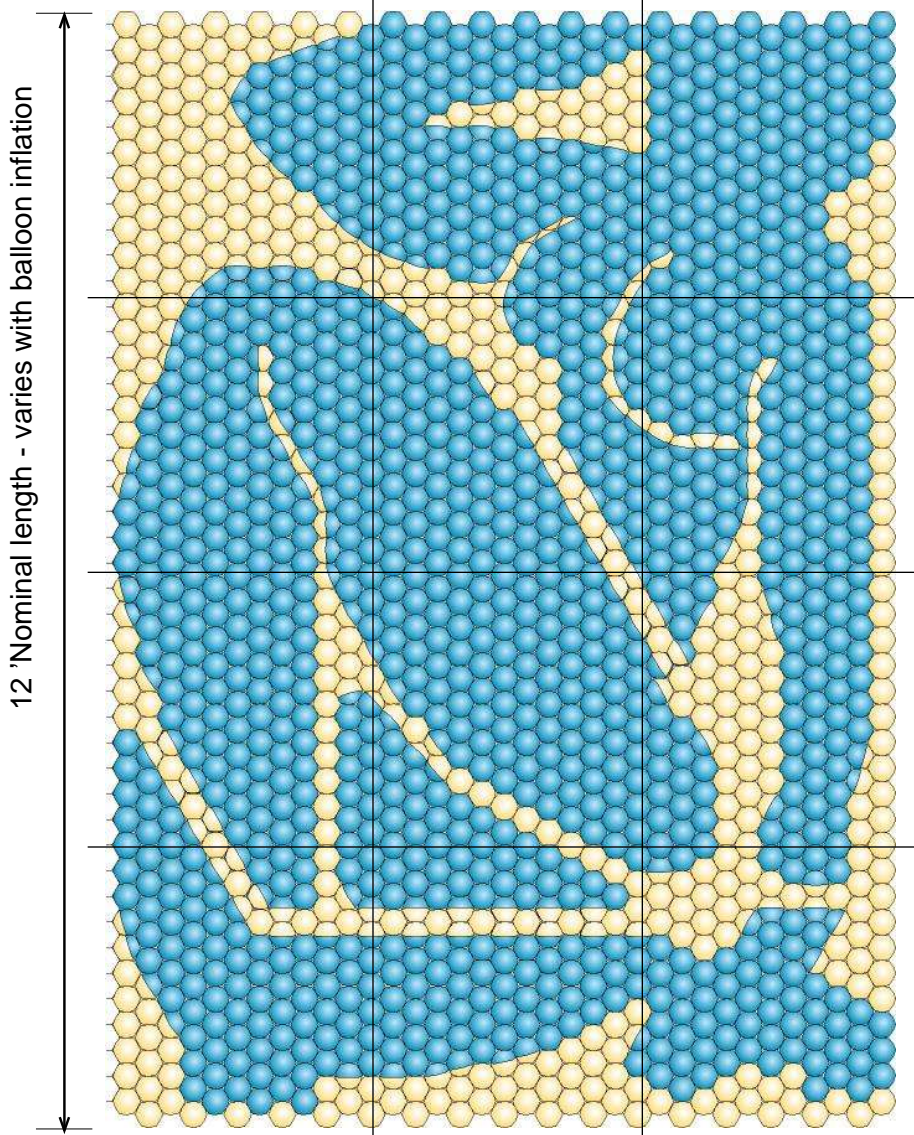

# Blue Nude

Visit *RouseAbout Online* at: <http://www.rouseinternational.com/ra/index.htm> for more recipes.  
 File: recipe.blue.nude.paint.fh.pdf Update: 07/26/2003

Layout by Graham Rouse  
 Based on Rocky Toomey plans for  
 International Balloon Arts Convention  
 (IBAC) Final Night event, 2002.  
 RMS Banners & 5" balloons inflated  
 to 4" and tied in pairs

Balloon pairs  
 orientation in relation  
 to layout below

Inspiration Piece

9' Nominal width - varies with balloon inflation

PICTURE ID  
 "R.05.NUDE"

PANEL GUIDE LINES  
 4 X 3 PANELS = 12

PICTURE ID  
 "R.05.NUDE"

**NOTE:** many openings in this design are filled with two colors. This is done with a special "Split Aperture" technique that uses four balloons in one opening. Download instructions from the internet at <http://www.rouseinternational.com/ra/is.2003/03/pdf/split.aperture.8.recipe.pdf>