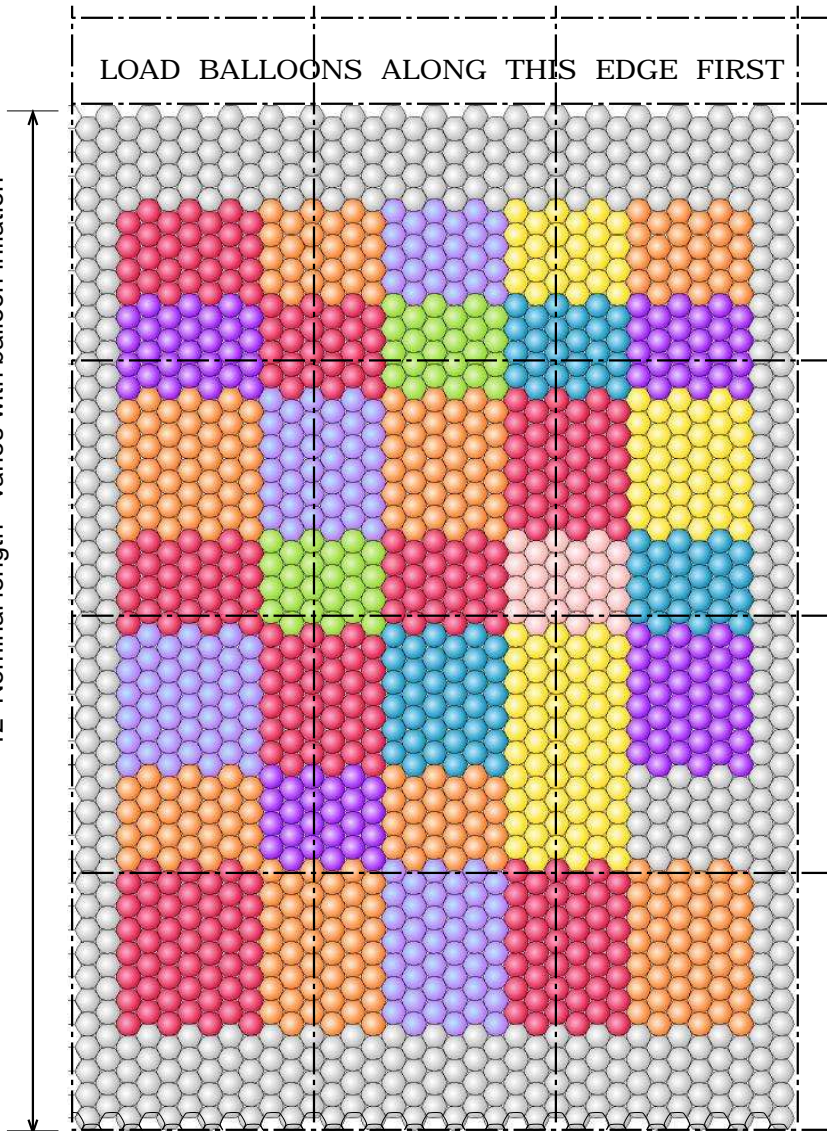

Squares

Visit *RouseAbout Online* at: <http://www.rouseinternational.com/ra/index.htm> for more recipes.
 File: recipe.squares.paint.fh.pdf Update: 07/26/2003

Layout by Graham Rouse
 Based on Rocky Toomey plans for
 International Balloon Arts Convention
 (IBAC) Final Night event, 2002.

RMS Banners & 5" balloons inflated
 to 4" and tied in pairs

Balloon pairs
 orientation in relation
 to layout below

Inspiration Piece

9' Nominal width - varies with balloon inflation

PICTURE ID
 " R.03.SQUARES "

LOAD BALLOONS ALONG THIS EDGE FIRST

12' Nominal length - varies with balloon inflation

PANEL GUIDE LINES
 4 X 3 PANELS = 12

PICTURE ID
 " R.03.SQUARES "

LOAD BALLOONS ALONG THIS EDGE LAST

Red	Orange	Periwinkle	Red	Lime Green	Red	Orange	Purple	Red
Orange	Purple	Red	Sky Turquoise	Red	Pink	Sky turquoise	White Borders	Orange
Periwinkle	Orange	Sky Turquoise	Yellow	Red	Yellow	Purple	White Borders	Orange
Red	Yellow	White	White	White	White	White	White Borders	Orange
Orange	White	White	White	White	White	White	White Borders	Orange

White Borders