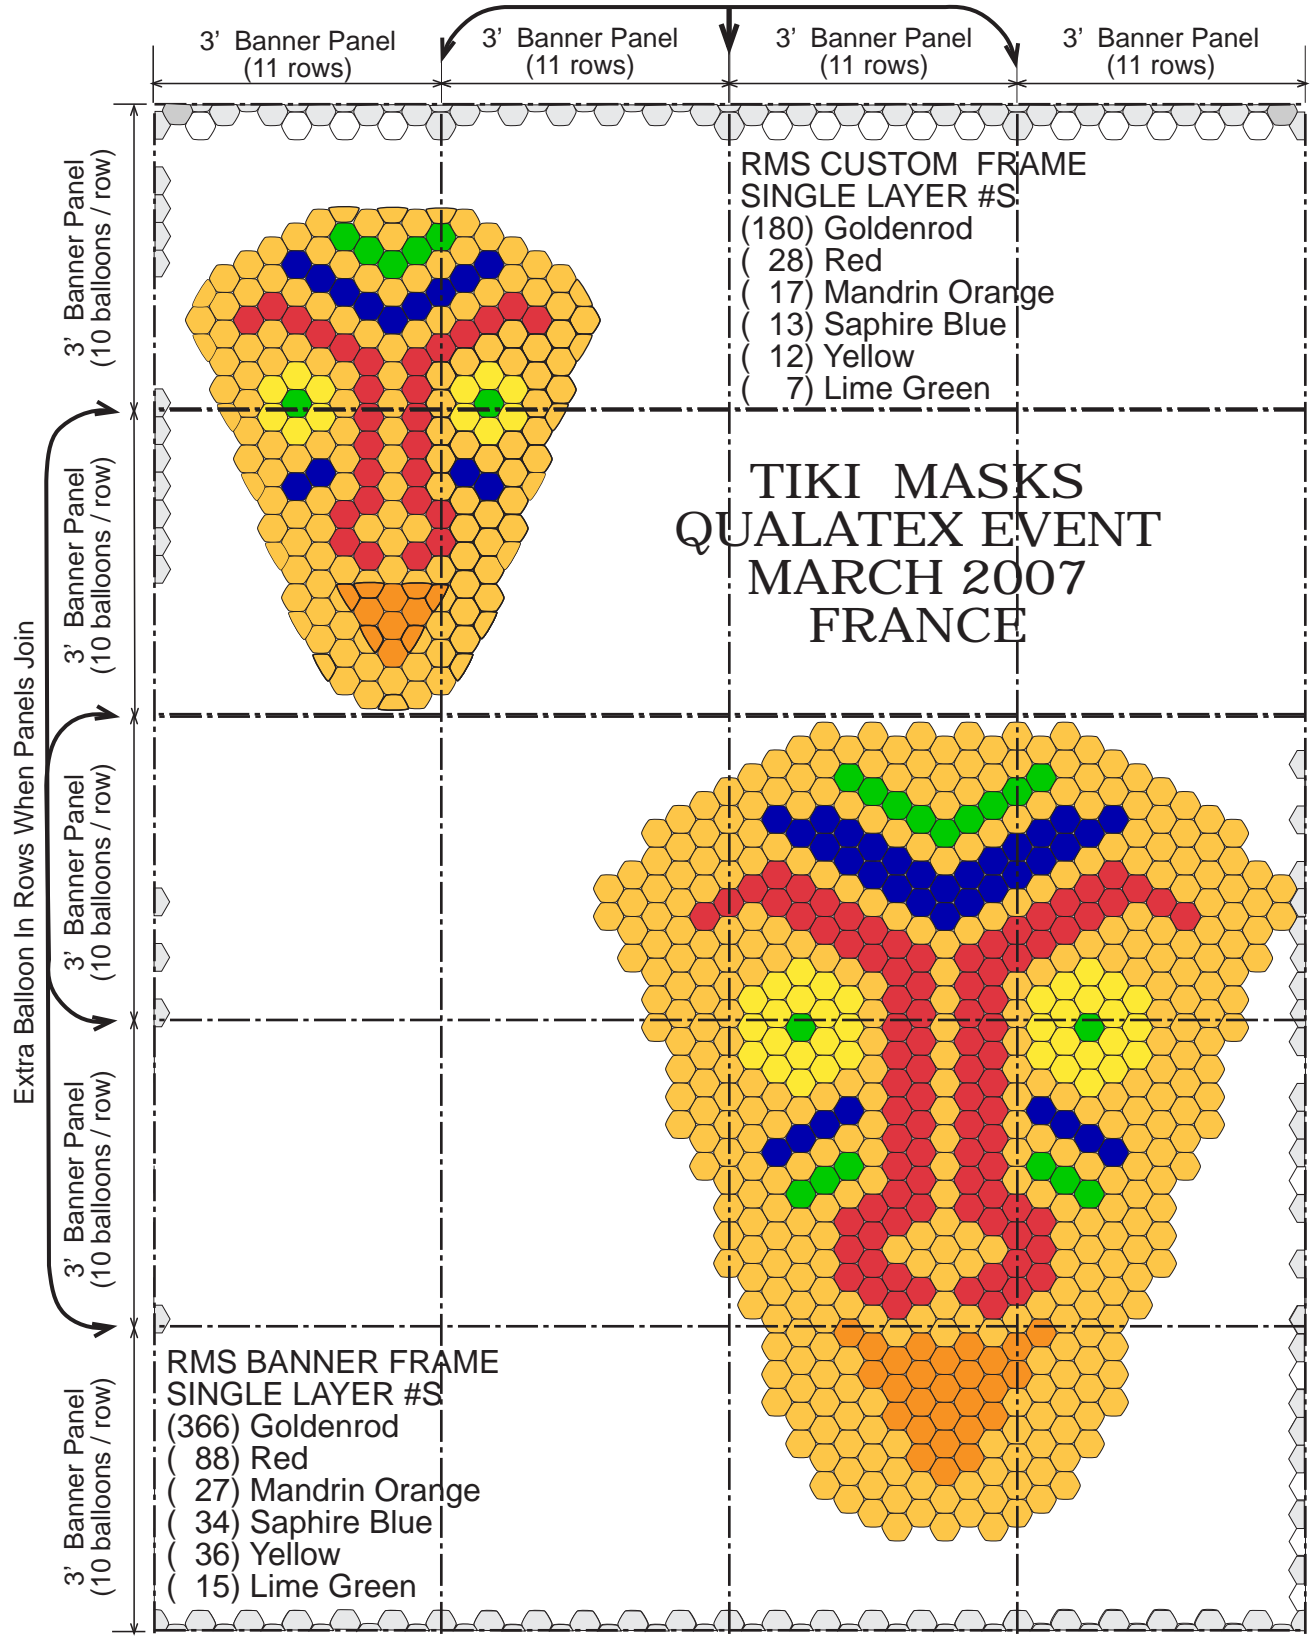

RMS Banner™ (Honeycomb) Graph Paper

Download additional graph paper and related instruction sheets at <http://rouseinternational.com/downloads/index.htm>.

Scale: 1 = 24 (1/2" = 1')

Extra Row When Panels Join

ROUSE™
Matrix Systems
Graph Paper
"Stretch Your Imagination"™