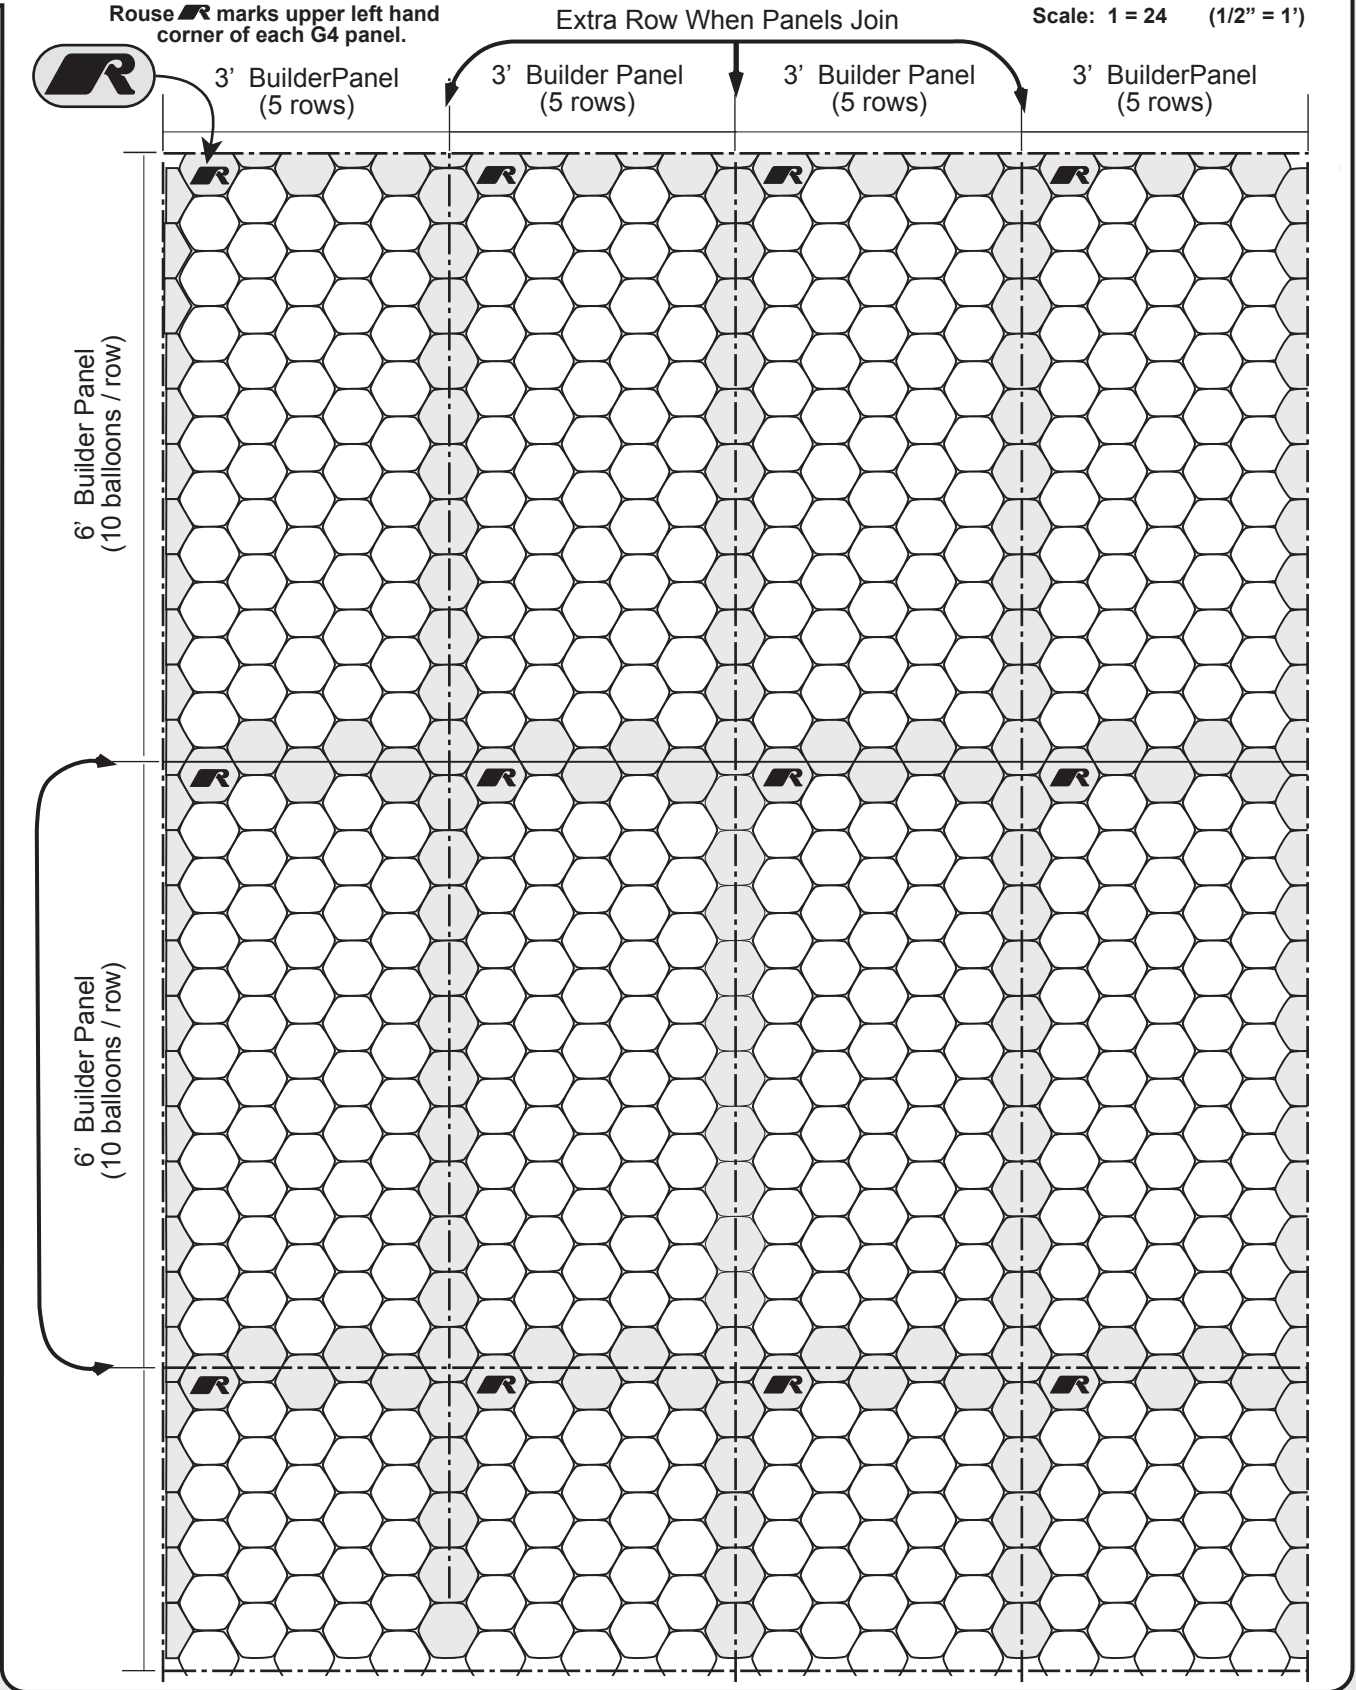

RMS Builder™ G4 (Honeycomb) Graph Paper

Download additional graph paper and related instruction sheets at <http://rouseinternational.com/downloads/index.htm>.

Rouse marks upper left hand corner of each G4 panel.

Extra Row When Panels Join

Scale: 1 = 24 (1/2" = 1')

3' BuilderPanel (5 rows)

3' Builder Panel (5 rows)

3' Builder Panel (5 rows)

3' BuilderPanel (5 rows)

6' Builder Panel (10 balloons / row)

6' Builder Panel (10 balloons / row)

“Stretch Your Imagination”™

Graph Paper

ROUSE Matrix Systems

USA Patents #6,332,823 & #7,094,124 & #7,507,137. Other patents pending.

File: MP-BLDR-G4-H-50A-11L-GRAPH Updated: 1/25/2011

© G. Rouse 2011 - Rouse Technologies LLC, Clemson, SC, USA - Tel: 1 877 GO ROUSE - Email: info@rouseinternational.com